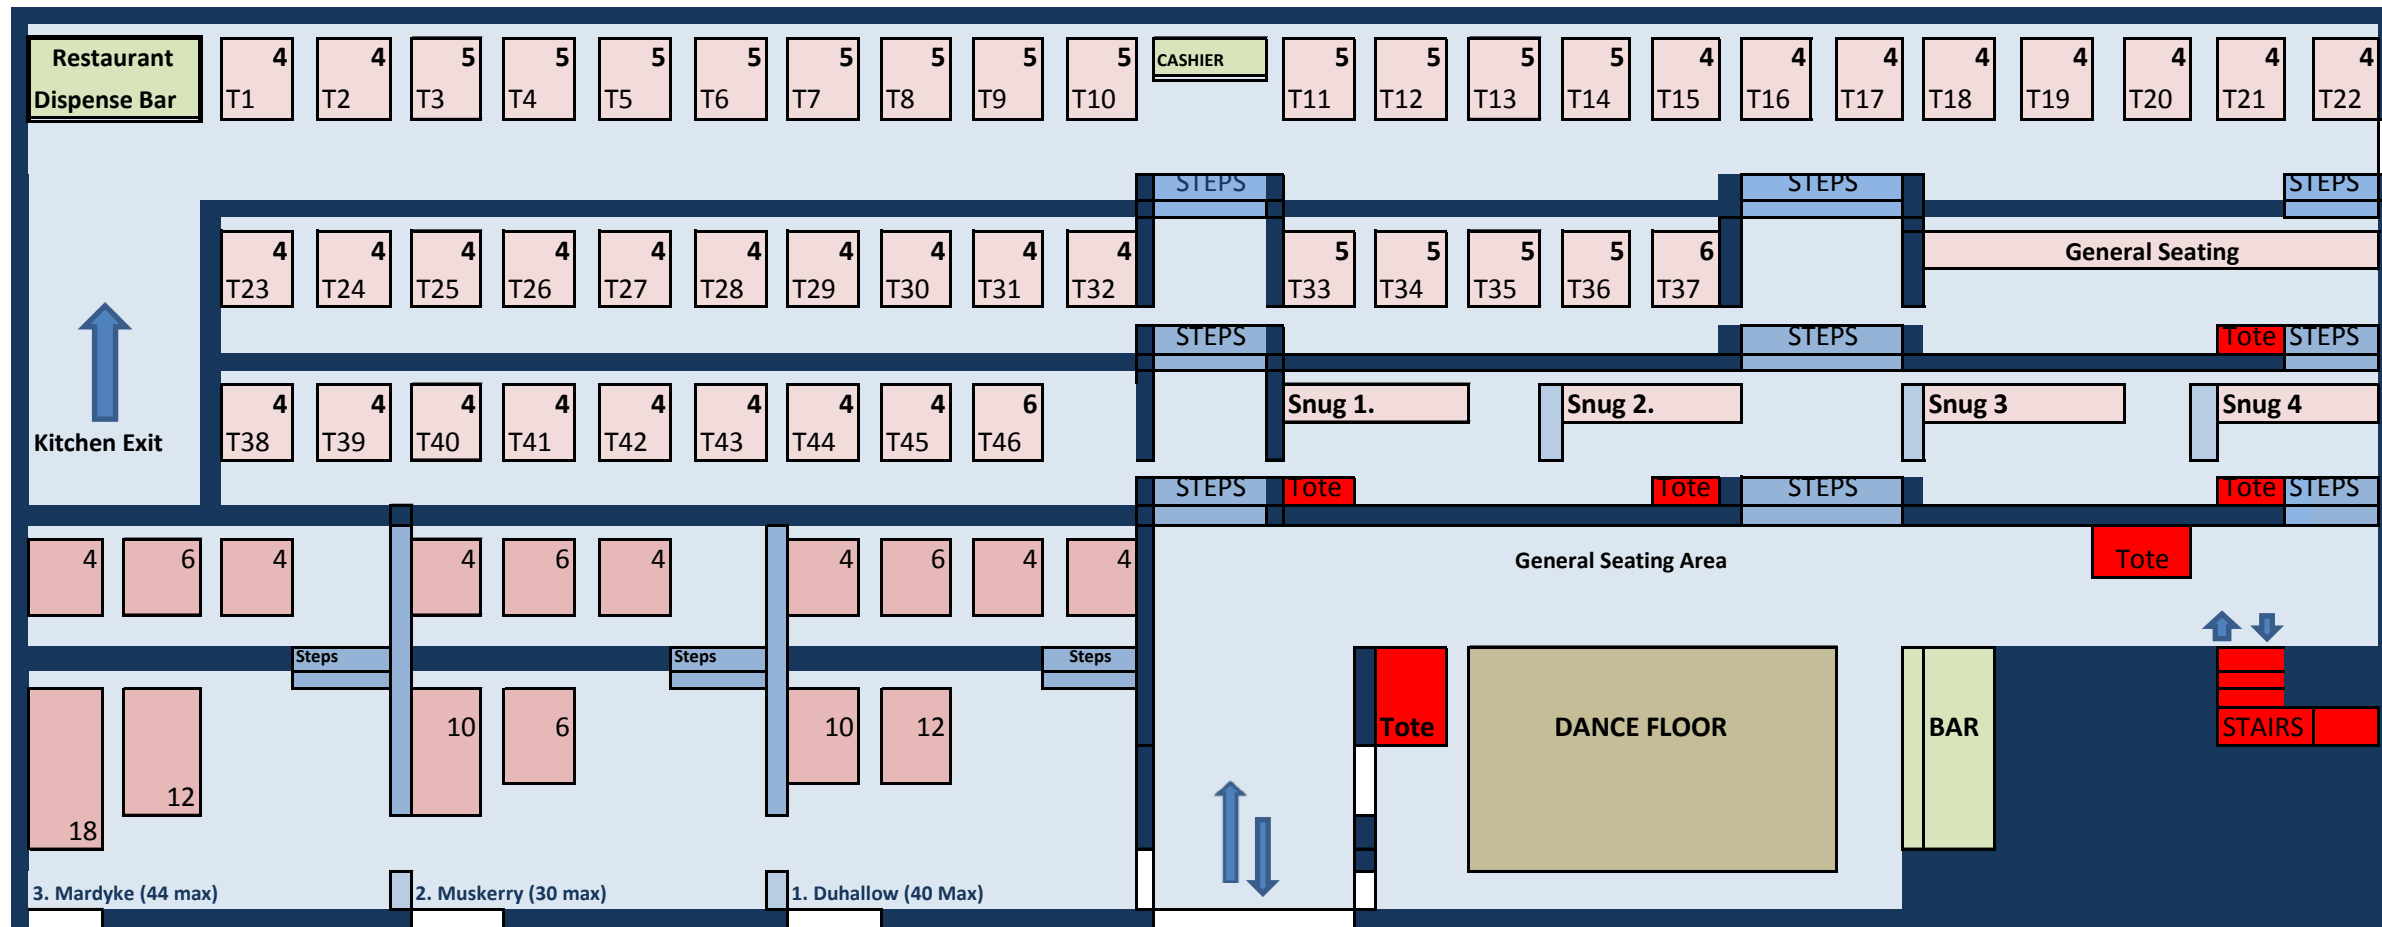

Curraheen Park Greyhound Stadium

RACE TRACK

This Restaurant Layout is to be used as a guide only. Exact Seating cannot be guaranteed in advance.

All Allocations and requests are dealt with by the Restaurant Manager in order to maximise occupancy and ensure smooth service

Capacity	
Laurels Grandstand Restaurant	190
Corporate Hospitality Suites	
Duhallow Suite	40 pax
Muskerry Suite	30 pax
Mardyke Suite	44 pax
3 Suites Combined	114 pax
<i>Duhallow & Muskerry Share Bar Facility</i>	
Min Numbers Apply	
Snug Area	
Snug 1	25 pax
Snug 2	25 pax
Snug 3	25 pax
Snug 4	30 pax
Min Numbers Apply	

Our Grandstand Restaurant

If you would like to experience dinner with a difference, then it's hard to beat booking a table at the Grandstand Restaurant. Here, our glass fronted restaurant allows you to enjoy trackside racing, as you sample the fine food and wine.

Our dedicated tote and bar staff come direct to your table so there is no need to leave the comfort of your seat until the night is over

Our Private Hospitality Suites:

Looking to combine privacy for your group and still enjoy the full excitement and atmosphere of racing - then our private hospitality suites are the place for you.